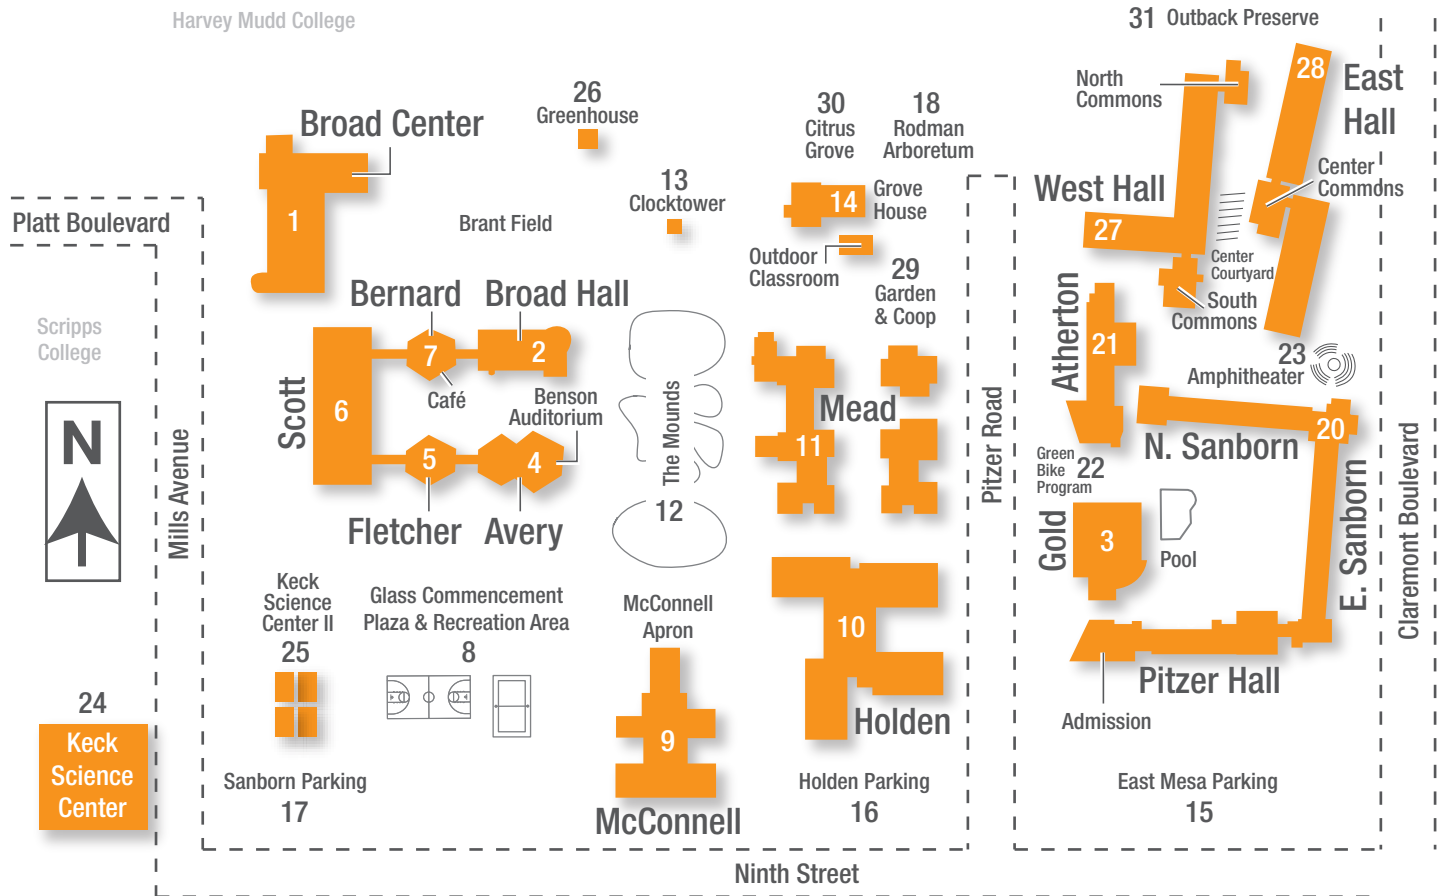

# PITZER COLLEGE CAMPUS MAP

Foothill Boulevard

**1. Edythe and Eli Broad Center**

Advancement Office  
Classrooms  
Faculty Offices  
Nichols Gallery  
Performance Space  
President's Office

**2. Broad Hall**

**5. Fletcher Hall**

Classrooms  
Faculty Offices  
Ferré/Marquet Vaccine Research Center  
Institute for Global/Local Action & Study (IGLAS)  
Registrar  
Study Lounge

**6. Scott Hall**

Career Services  
Community Engagement Center (CEC)  
Dean of Faculty  
Faculty Offices  
Information Technology  
Photo Wet Lab  
Student Affairs

**12. Pellissier Mall (The Mounds)**

**13. Brant Clock Tower**

**14. Grove House**

Arboretum  
Barbara Hinshaw Memorial Gallery  
Bert Meyers Poetry Room  
Ecology Center  
Grove House Kitchen  
Meeting Rooms  
Outdoor Classroom  
Women's Center

**15. East Mesa Parking**

**16. Holden Parking**

**17. Sanborn Parking**

**18. John R. Rodman Arboretum**

**19. Pitzer Hall**

Admission Plaza & Brick Courtyard  
Admission Office  
Agnes Moreland Jackson Diversity & Intercultural Understanding Learning Community  
Community Living Room  
Faculty Apartment  
Green Roof Garden  
Residential Rooms  
Study Rooms & Lounges